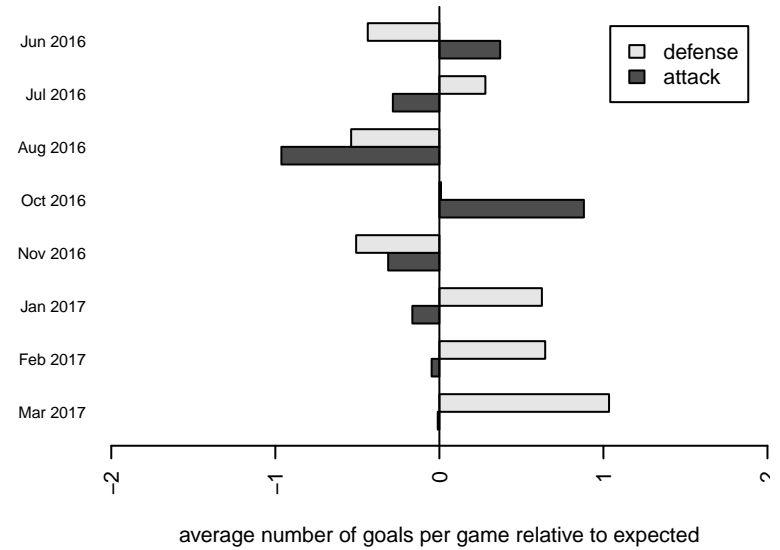

Performance relative to 13 month average