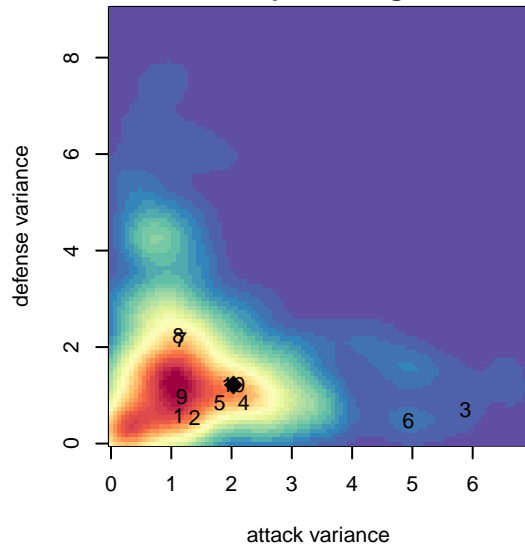

Harbor Premier Green G04

Harbor FC
 Gig Harbor, WA
 G04 total strength=1298
 attack=7.54 defense=4.2
 fall league = RCL G04 Div 2, RCL G04 7V2
 spr league = Win RCL G04 Div 2

alt names used:
 Harbor Premier G04 Green
 HARBOR PREMIER G04 GREEN (WA)
 Harbor Premier G04 Green A
 Harbor Premier G04 Green
 Harbor Premier G04 Green A
 Harbor Premier G04 Green
 Harbor Premier G04 Green A
 Harbor Premier G04 Green A
 Harbor Premier G04 Green A

Venues played:
 2016 RVS Classic GU13-14 Silver
 2016 Sounders FC Cup GU13 Gold
 2016 Bend Premier Cup Kendall Johnson (Silver)
 2016 Tyee Cup G04 Gold
 2016 RCL G04 Div 2
 2016 RCL G04 7V2
 2016 PacNW Winter Classic Premier U13
 2016 Win RCL G04 Div 2
 2016 WYS Championship G04

Harbor Premier Green G04
 Dots are actual minus expected GF (blue circles) and GA (red triangles).
 Blue line is smoothed change in attack strength. Red is smoothed change in defense strength.

**attack and defense variance (black dot)
relative to other teams
and top 10 in region**