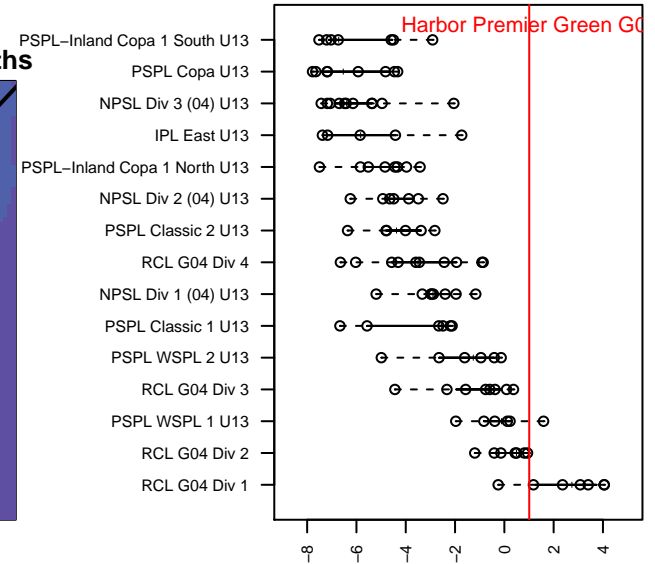

**attack and defense rating
relative to others at age
and all opponents in last 13 months**