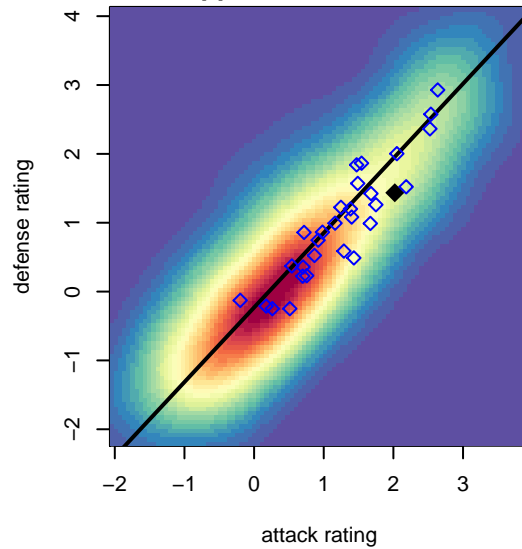

**attack and defense rating
relative to others at age
and all opponents in last 13 months**