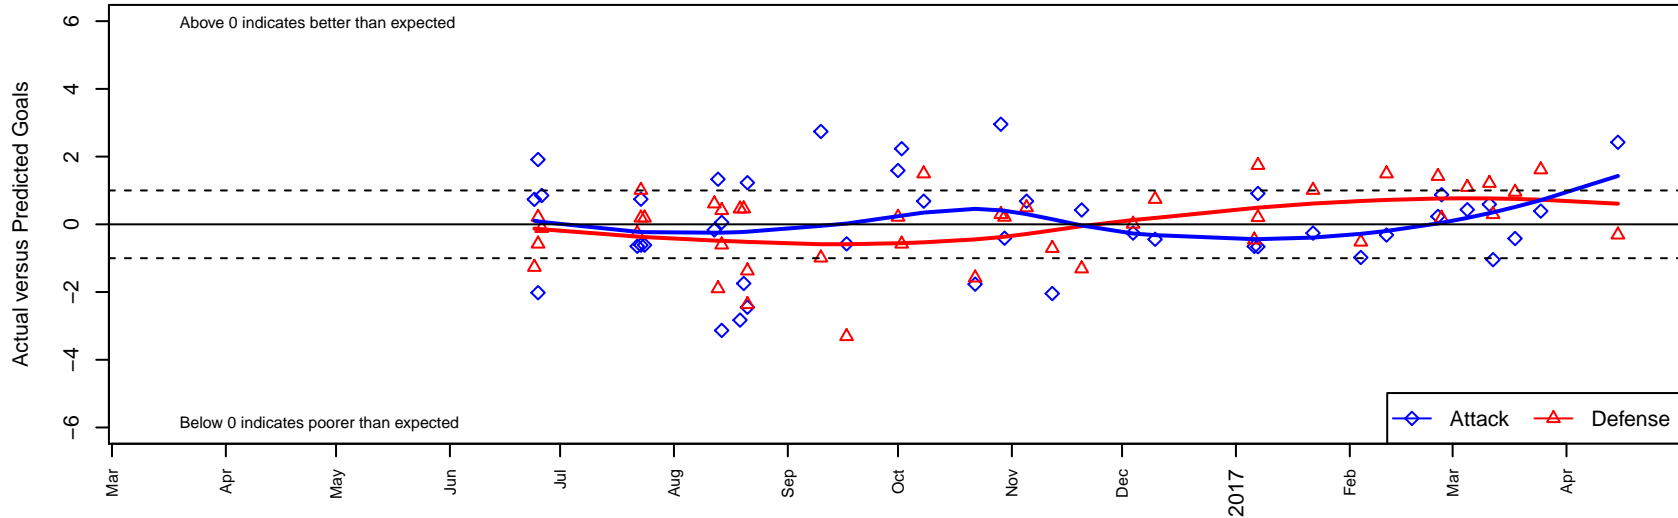

Harbor Premier Green G04

Harbor FC
 Gig Harbor, WA
 G04 total strength=1298
 attack=7.54 defense=4.2
 fall league = RCL G04 Div 2, RCL G04 7V2
 spr league = Win RCL G04 Div 2

alt names used:
 Harbor Premier G04 Green
 HARBOR PREMIER G04 GREEN (WA)
 Harbor Premier G04 Green A
 Harbor Premier G04 Green
 Harbor Premier G04 Green A
 Harbor Premier G04 Green
 Harbor Premier G04 Green A
 Harbor Premier G04 Green A
 Harbor Premier G04 Green A

Harbor Premier Green G04
 Dots are actual minus expected GF (blue circles) and GA (red triangles).
 Blue line is smoothed change in attack strength. Red is smoothed change in defense strength.

**attack and defense variance (black dot)
relative to other teams
and top 10 in region**