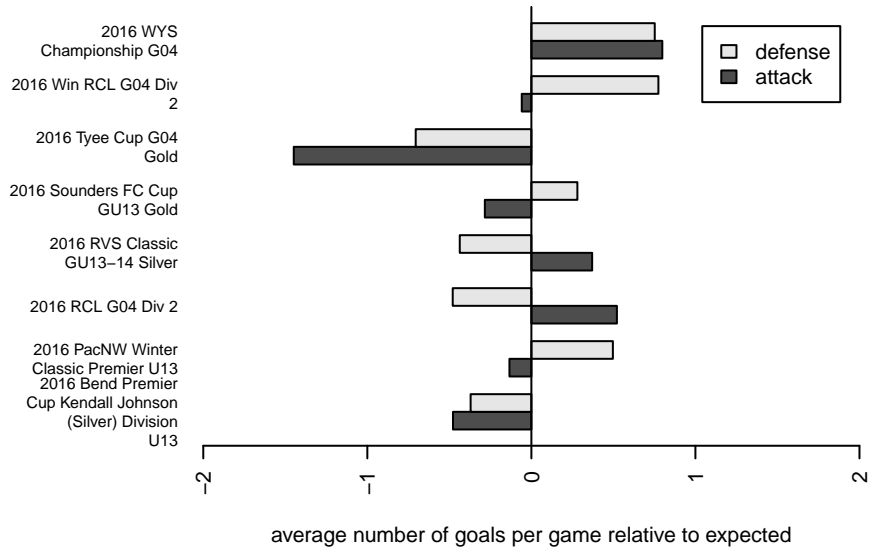

Performance relative to 13 month average